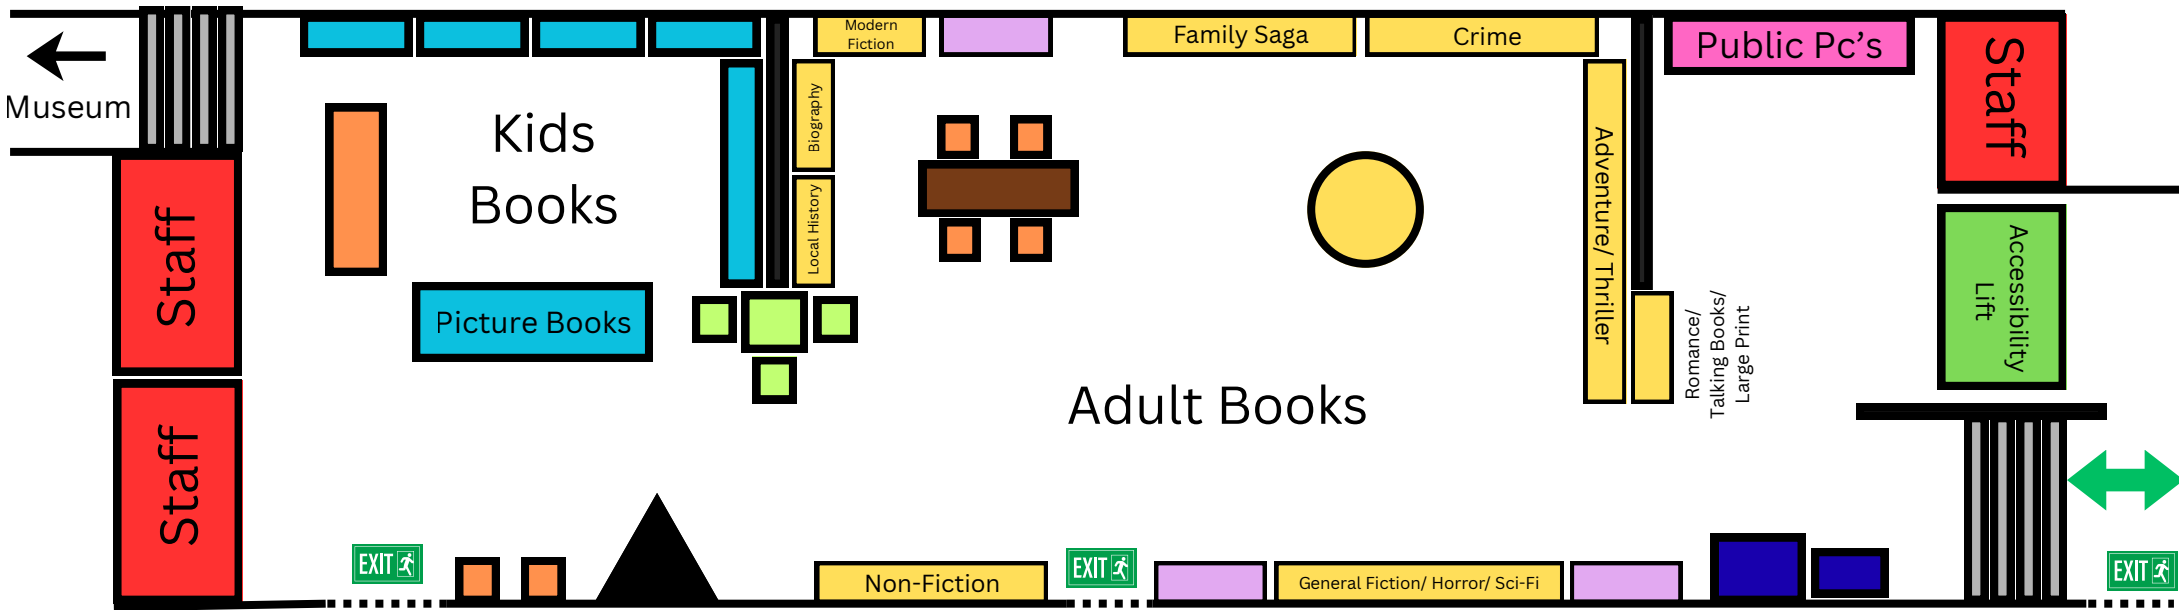

Blackridge Library- Colour Coded Layout Plan

The key below explains what each colour and symbol means on the Layout Plan: