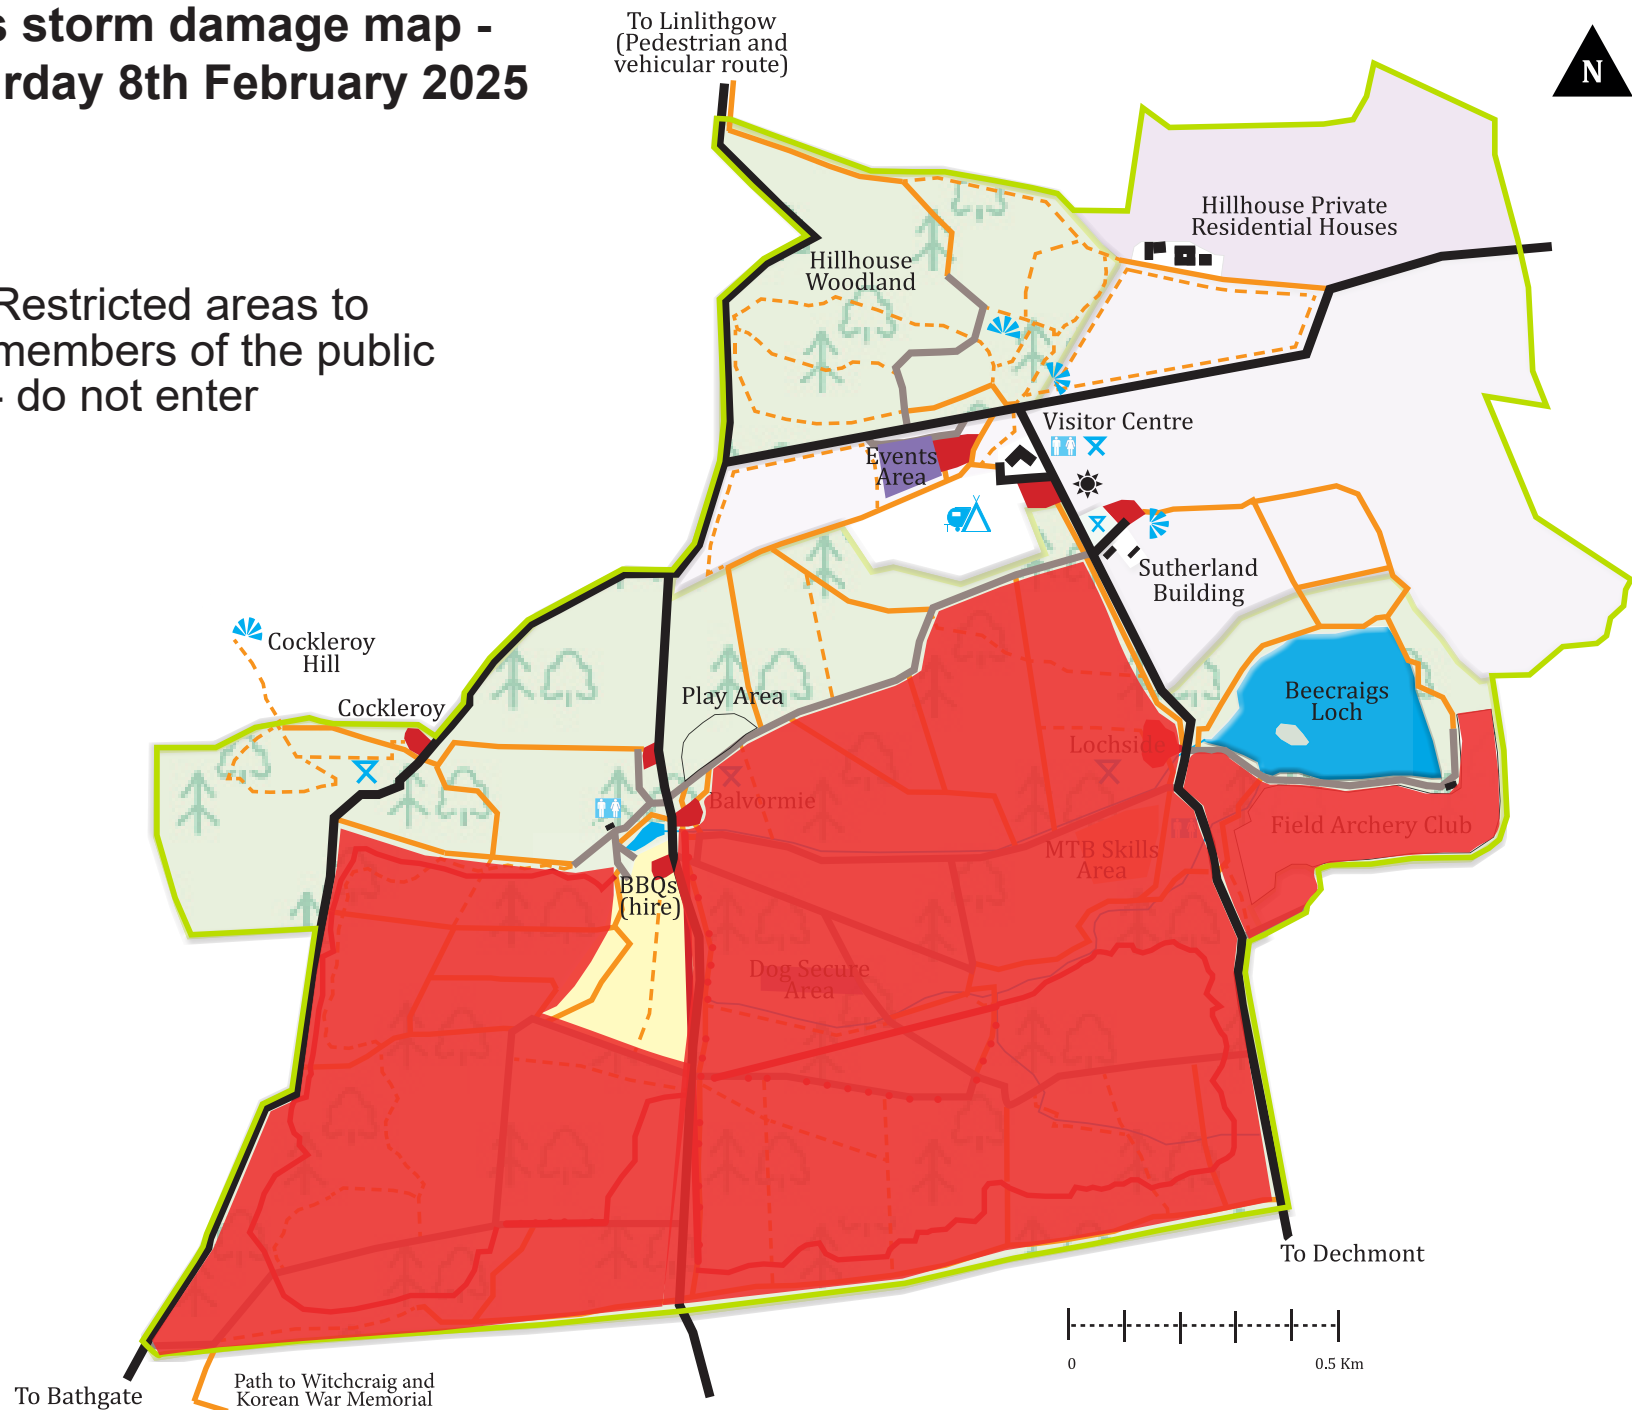

Beebraigs storm damage map - from Saturday 8th February 2025

To Linlithgow
(Pedestrian and
vehicular route)

KEY

Restricted areas to
members of the public
- do not enter

Path to Witchcraig and
Korean War Memorial