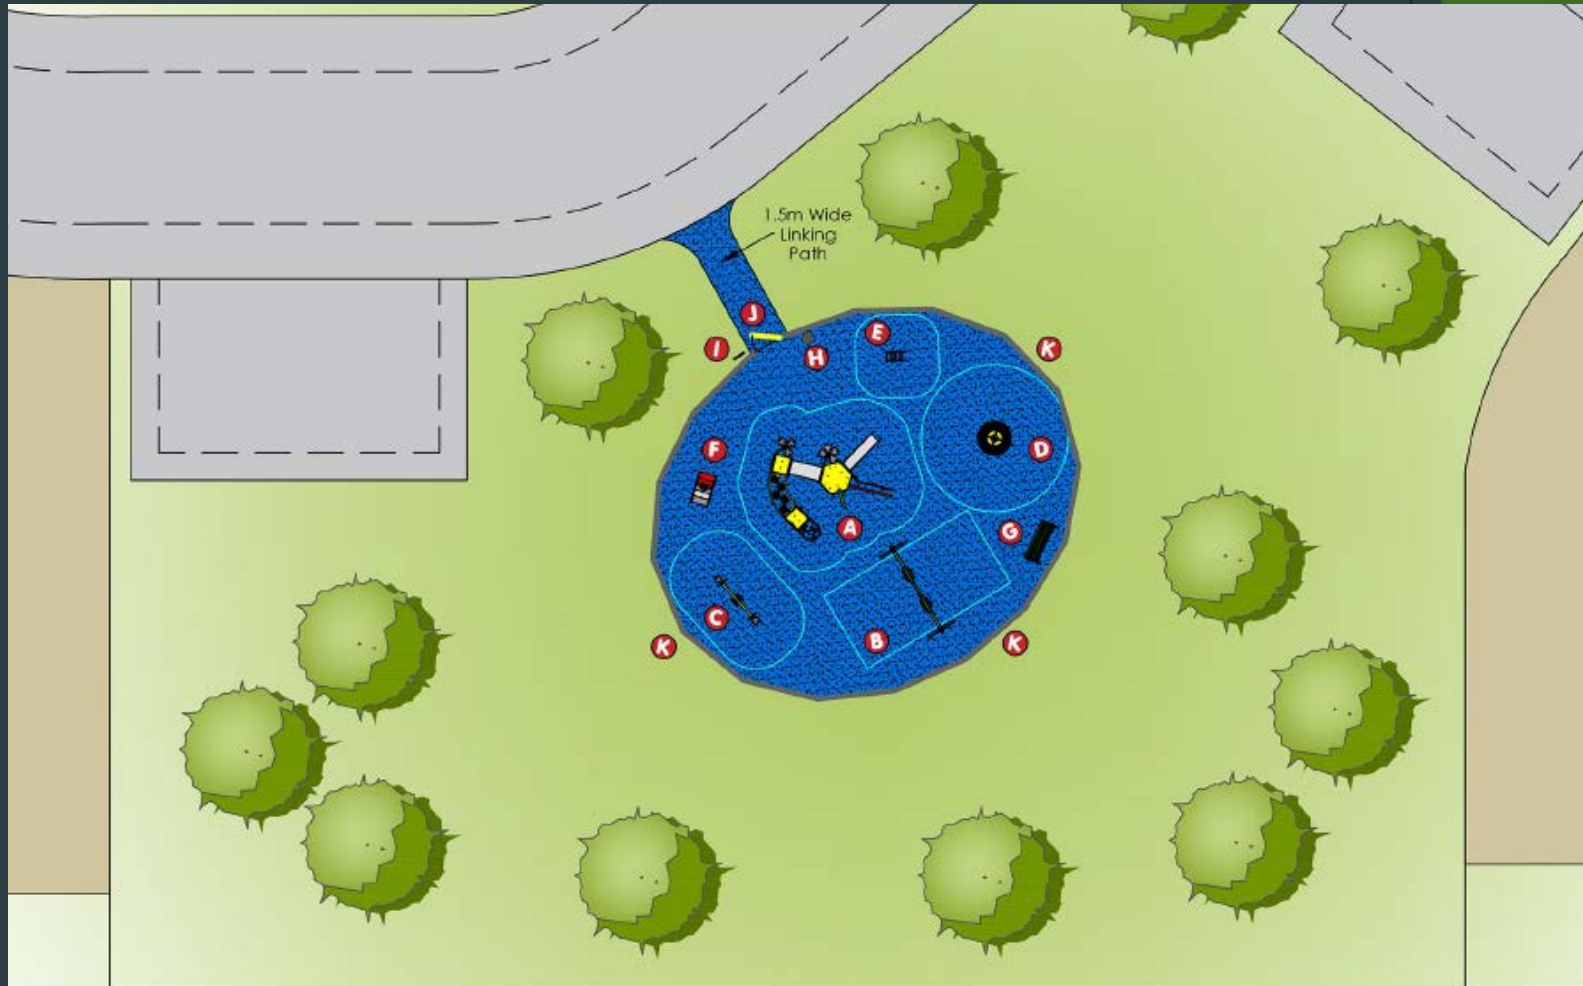

Kirkhill Toddler Playpark

Due to some requests from local residents, and because there's no toddler play equipment in the Kirkhill area, the council has drawn up a proposal for a toddler playpark in the large area of grass on Maull Road.

Kirkhill Toddler Playpark

This is the proposed layout of the play area. As you can see, it would use up about 20% of the space, the existing trees would remain and more trees could be planted

Kirkhill Toddler Playpark

This is an artist's impression of the 7 pieces of equipment planned for the site

It includes:

- 1 multi-unit
- 1 roundabout
- 2 springers
- 1 rocker-seesaw
- 2 toddler swings
- 1 bench
- 1 bin

Kirkhill Toddler Playpark

Here are some photos of other toddler playparks in West Lothian, to give an idea of size

Toddler playparks are designed to fit in close to houses, so they are easier to get to with small children and grandchildren.