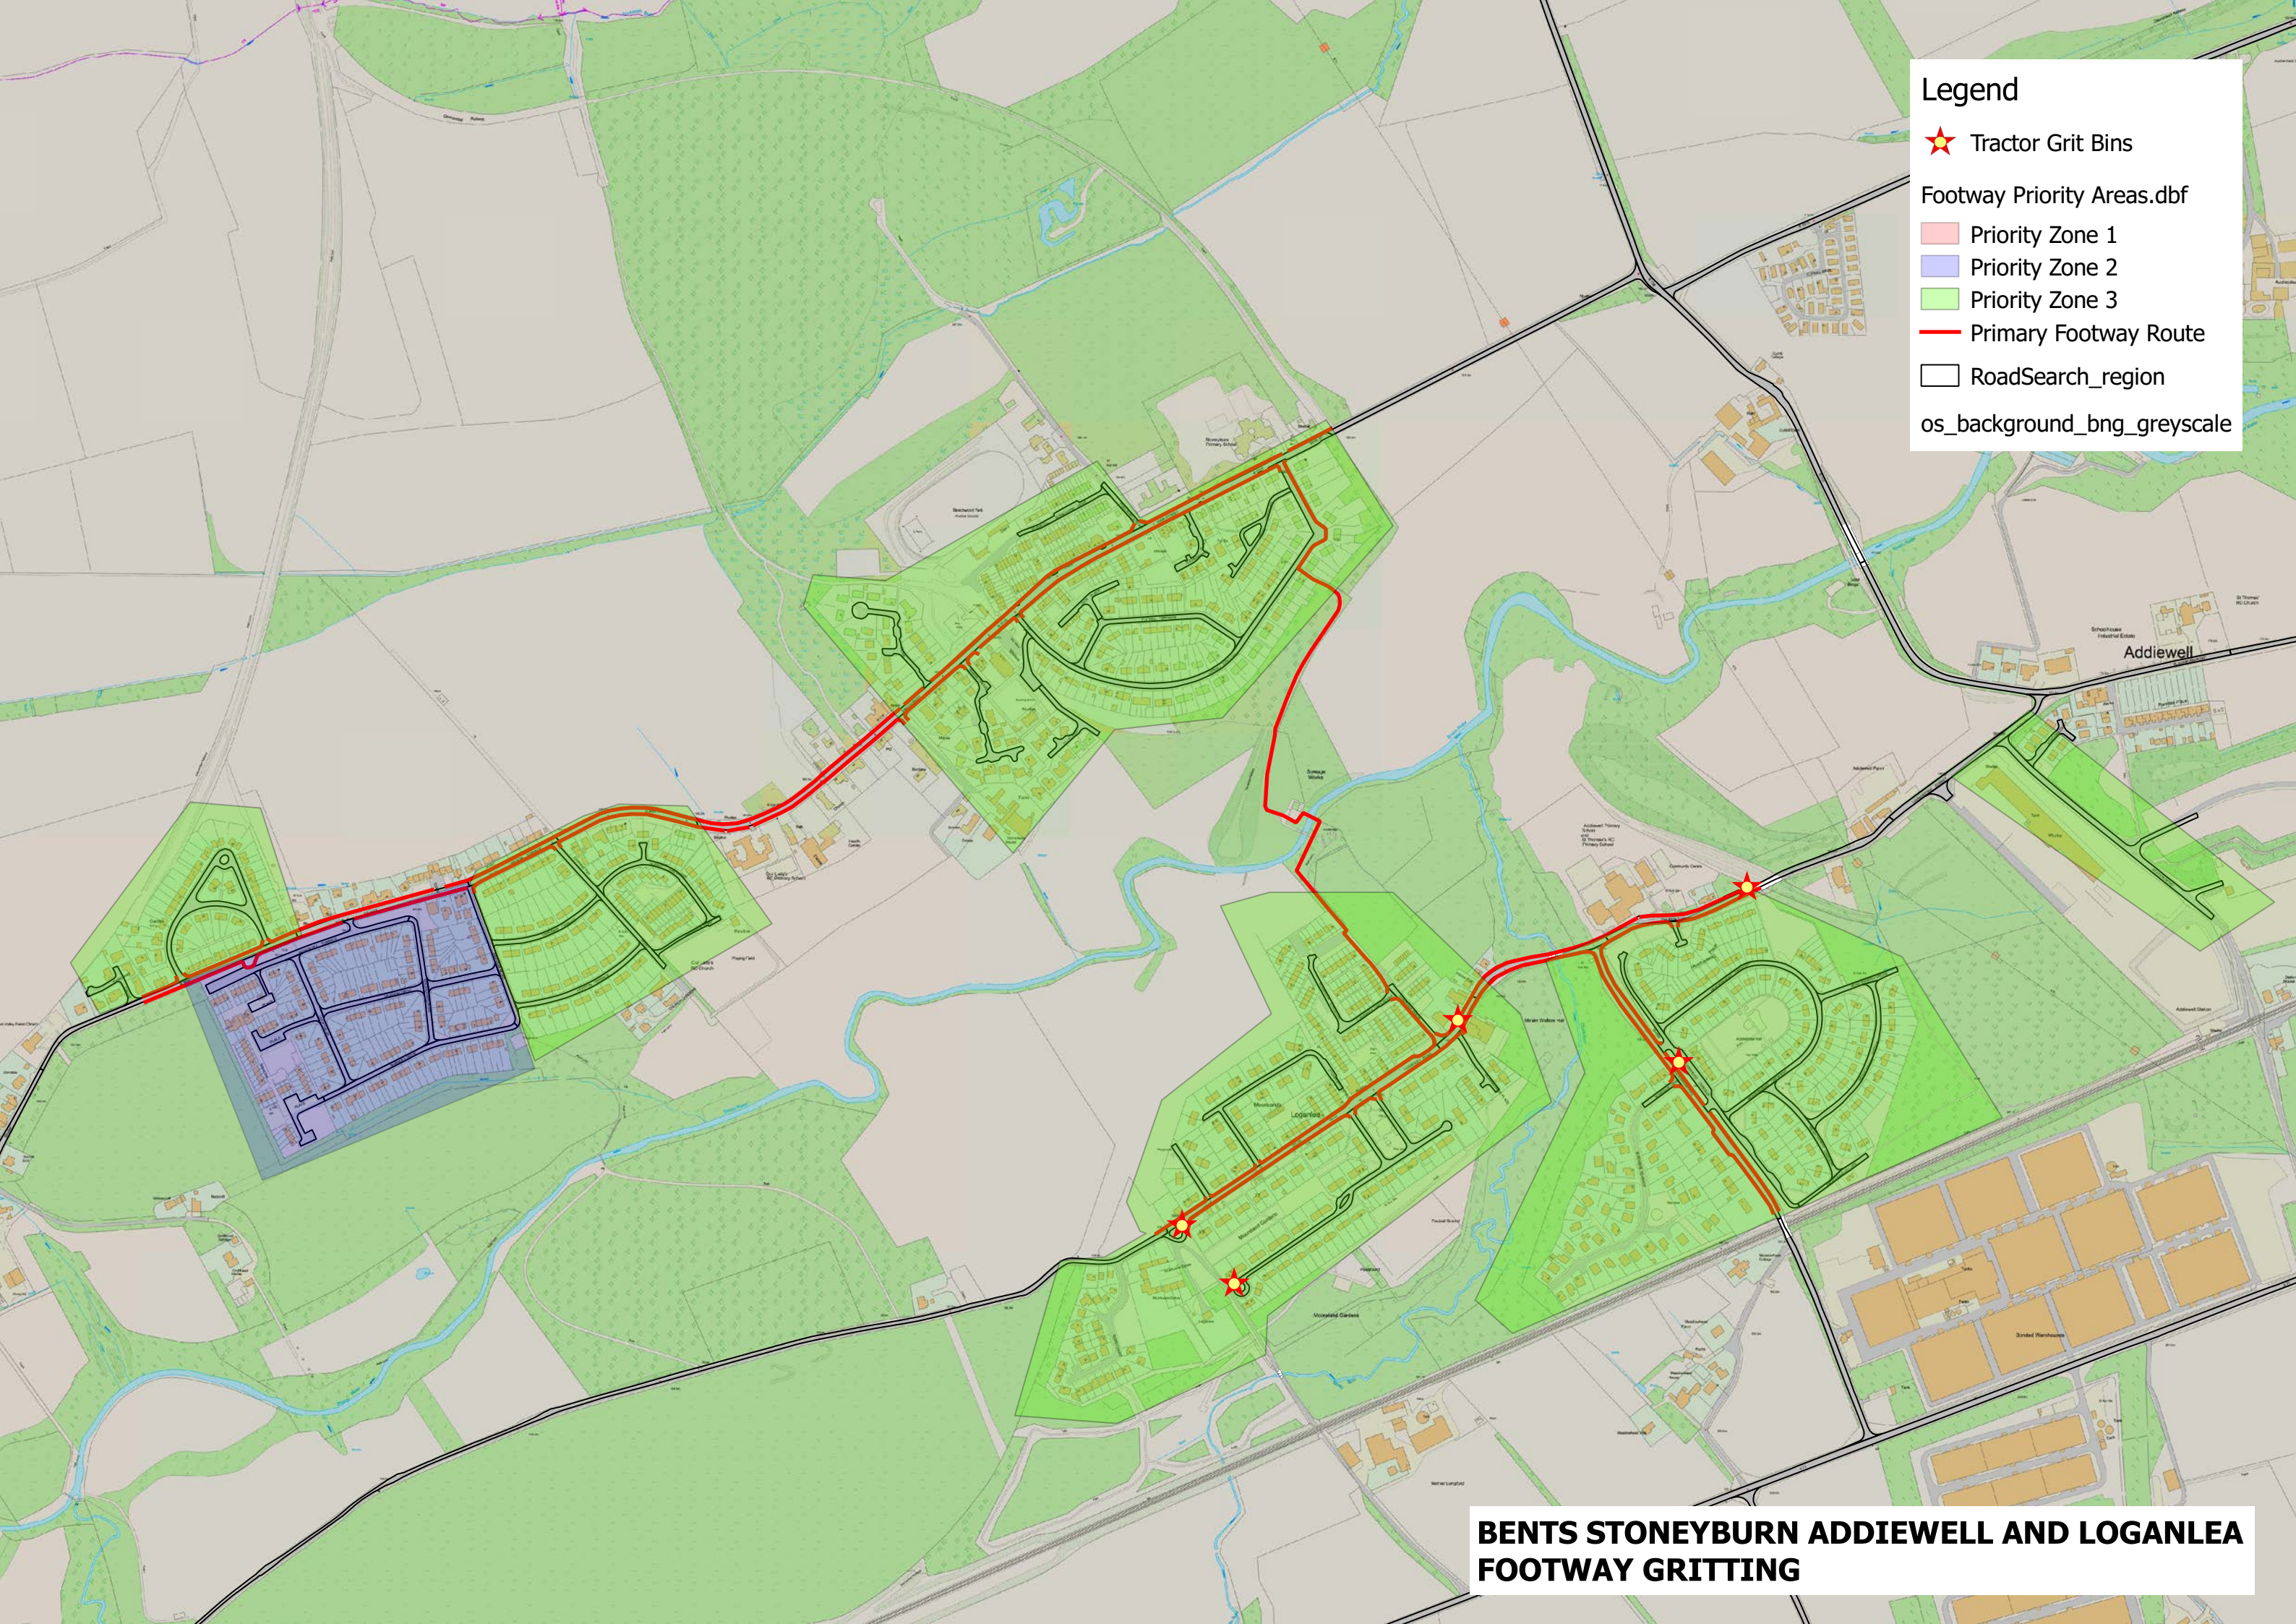

Legend

-  Tractor Grit Bins
- Footway Priority Areas.dbf
 -  Priority Zone 1
 -  Priority Zone 2
 -  Priority Zone 3
 -  Primary Footway Route
 -  RoadSearch_region
- os_background_bng_greyscale

**BENTS STONEYBURN ADDIEWELL AND LOGANLEA
FOOTWAY GRITTING**