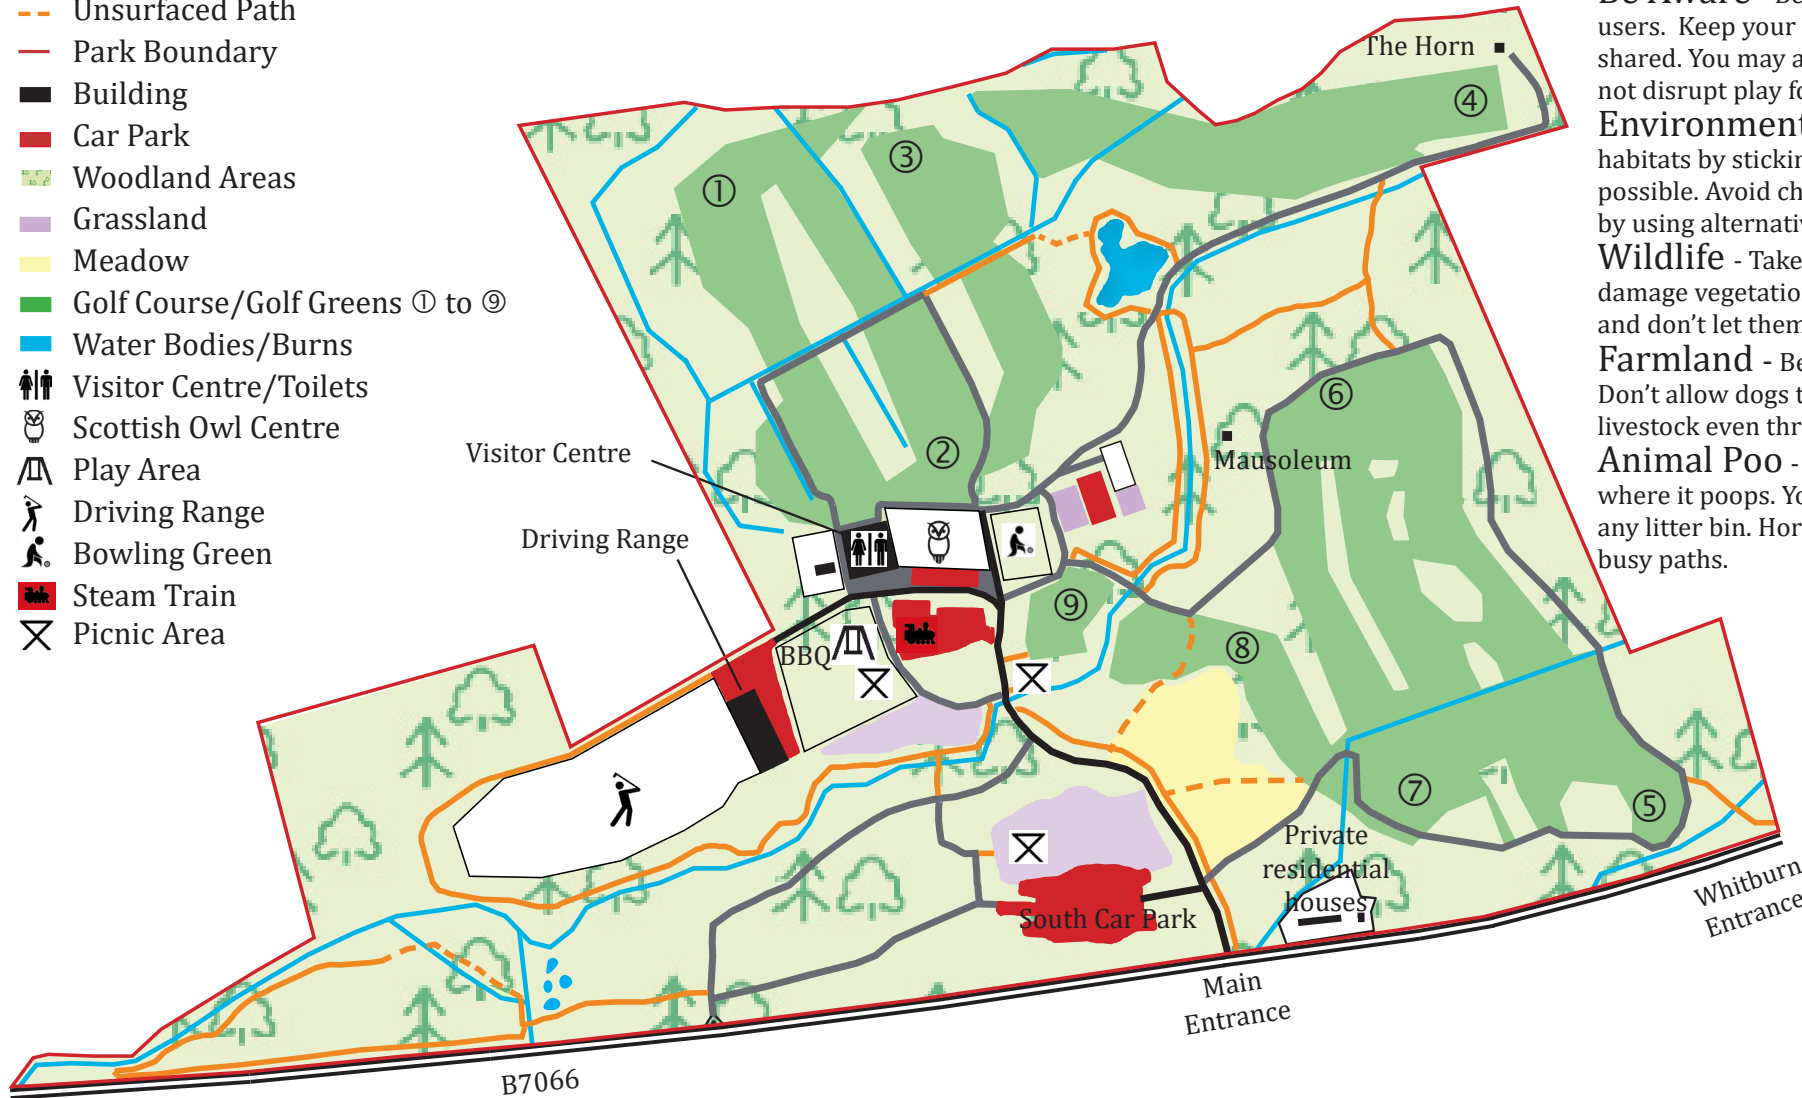

At Polkemmet this means:

Be Aware - Be alert and respectful to other users. Keep your dog under control. All paths are shared. You may access the Golf Course but must not disrupt play for golfers using the course.

Environment - Avoid causing damage to habitats by sticking to paths and tracks where possible. Avoid churning up wet and boggy ground by using alternative routes.

Wildlife - Take care not to disturb wildlife or damage vegetation. Keep your dog under control and don't let them chase/worry animals.

Farmland - Be aware when near farmland. Don't allow dogs to approach, bark or chase livestock even through fences.

Animal Poo - Pick up after your dog no matter where it poops. You can put your bagged poo in any litter bin. Horse riders should kick dung off busy paths.

Polkemmet Country Park Waymarked Routes

Red Route (approx. 2.3km/35 mins)

Blue Route (approx. 1.6km/25 mins)

Cyclists - slow down and give way to other users

Horse Riders - no galloping in the Park and kick dung off paths