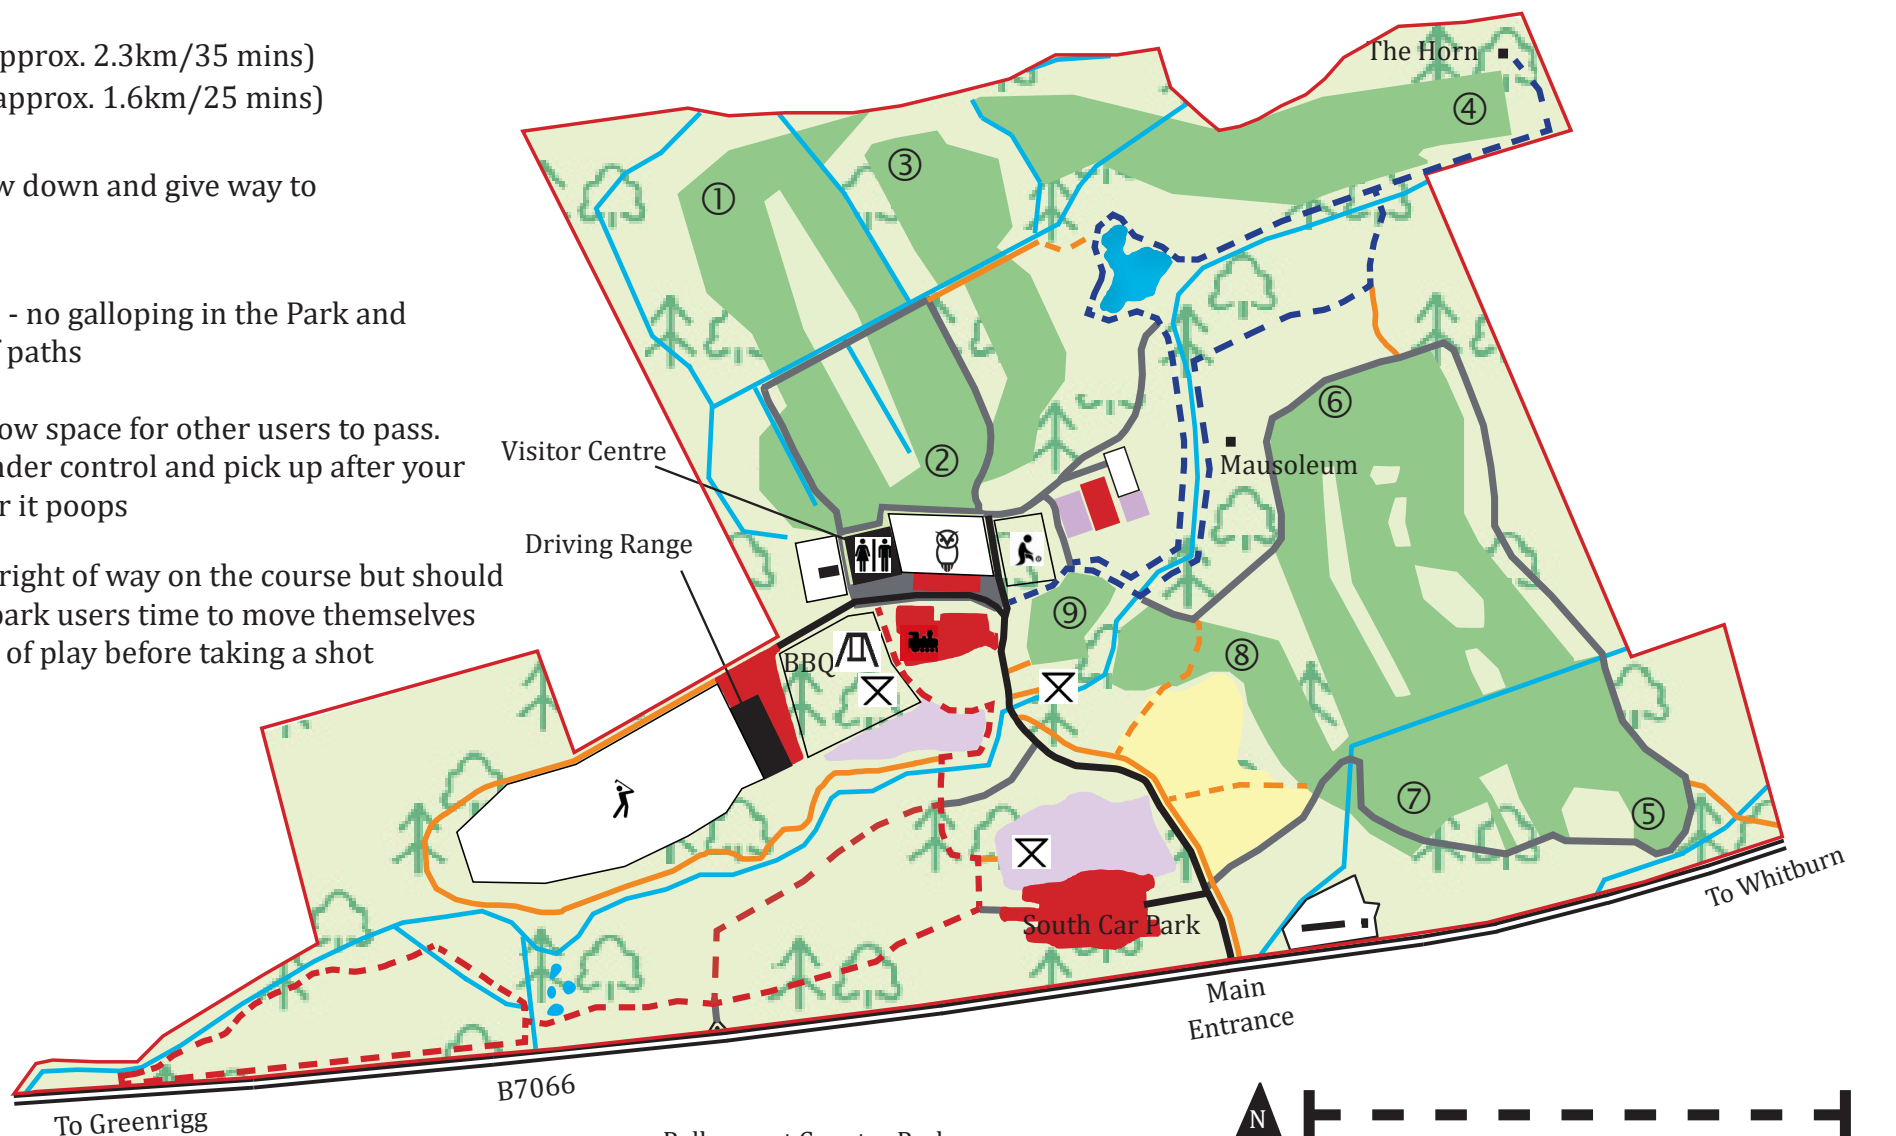

Environment - Avoid causing damage to habitats by sticking to paths and tracks where possible. Avoid churning up wet and boggy ground by using alternative routes.

Wildlife - Take care not to disturb wildlife or damage vegetation. Keep your dog under control and don't let them chase/worry animals.

Farmland - Be aware when near farmland. Don't allow dogs to approach, bark or chase livestock even through fences.

Animal Poo - Pick up after your dog no matter where it poops. You can put your bagged poo in any litter bin. Horse riders should kick dung off busy paths.

Polkemmet Country Park Waymarked Routes

Red Route (approx. 2.3km/35 mins)

Blue Route (approx. 1.6km/25 mins)

Cyclists - slow down and give way to other users

Horse Riders - no galloping in the Park and kick dung off paths

Walkers - Allow space for other users to pass. Keep dogs under control and pick up after your dog wherever it poops

Golfers have right of way on the course but should allow other park users time to move themselves from the line of play before taking a shot