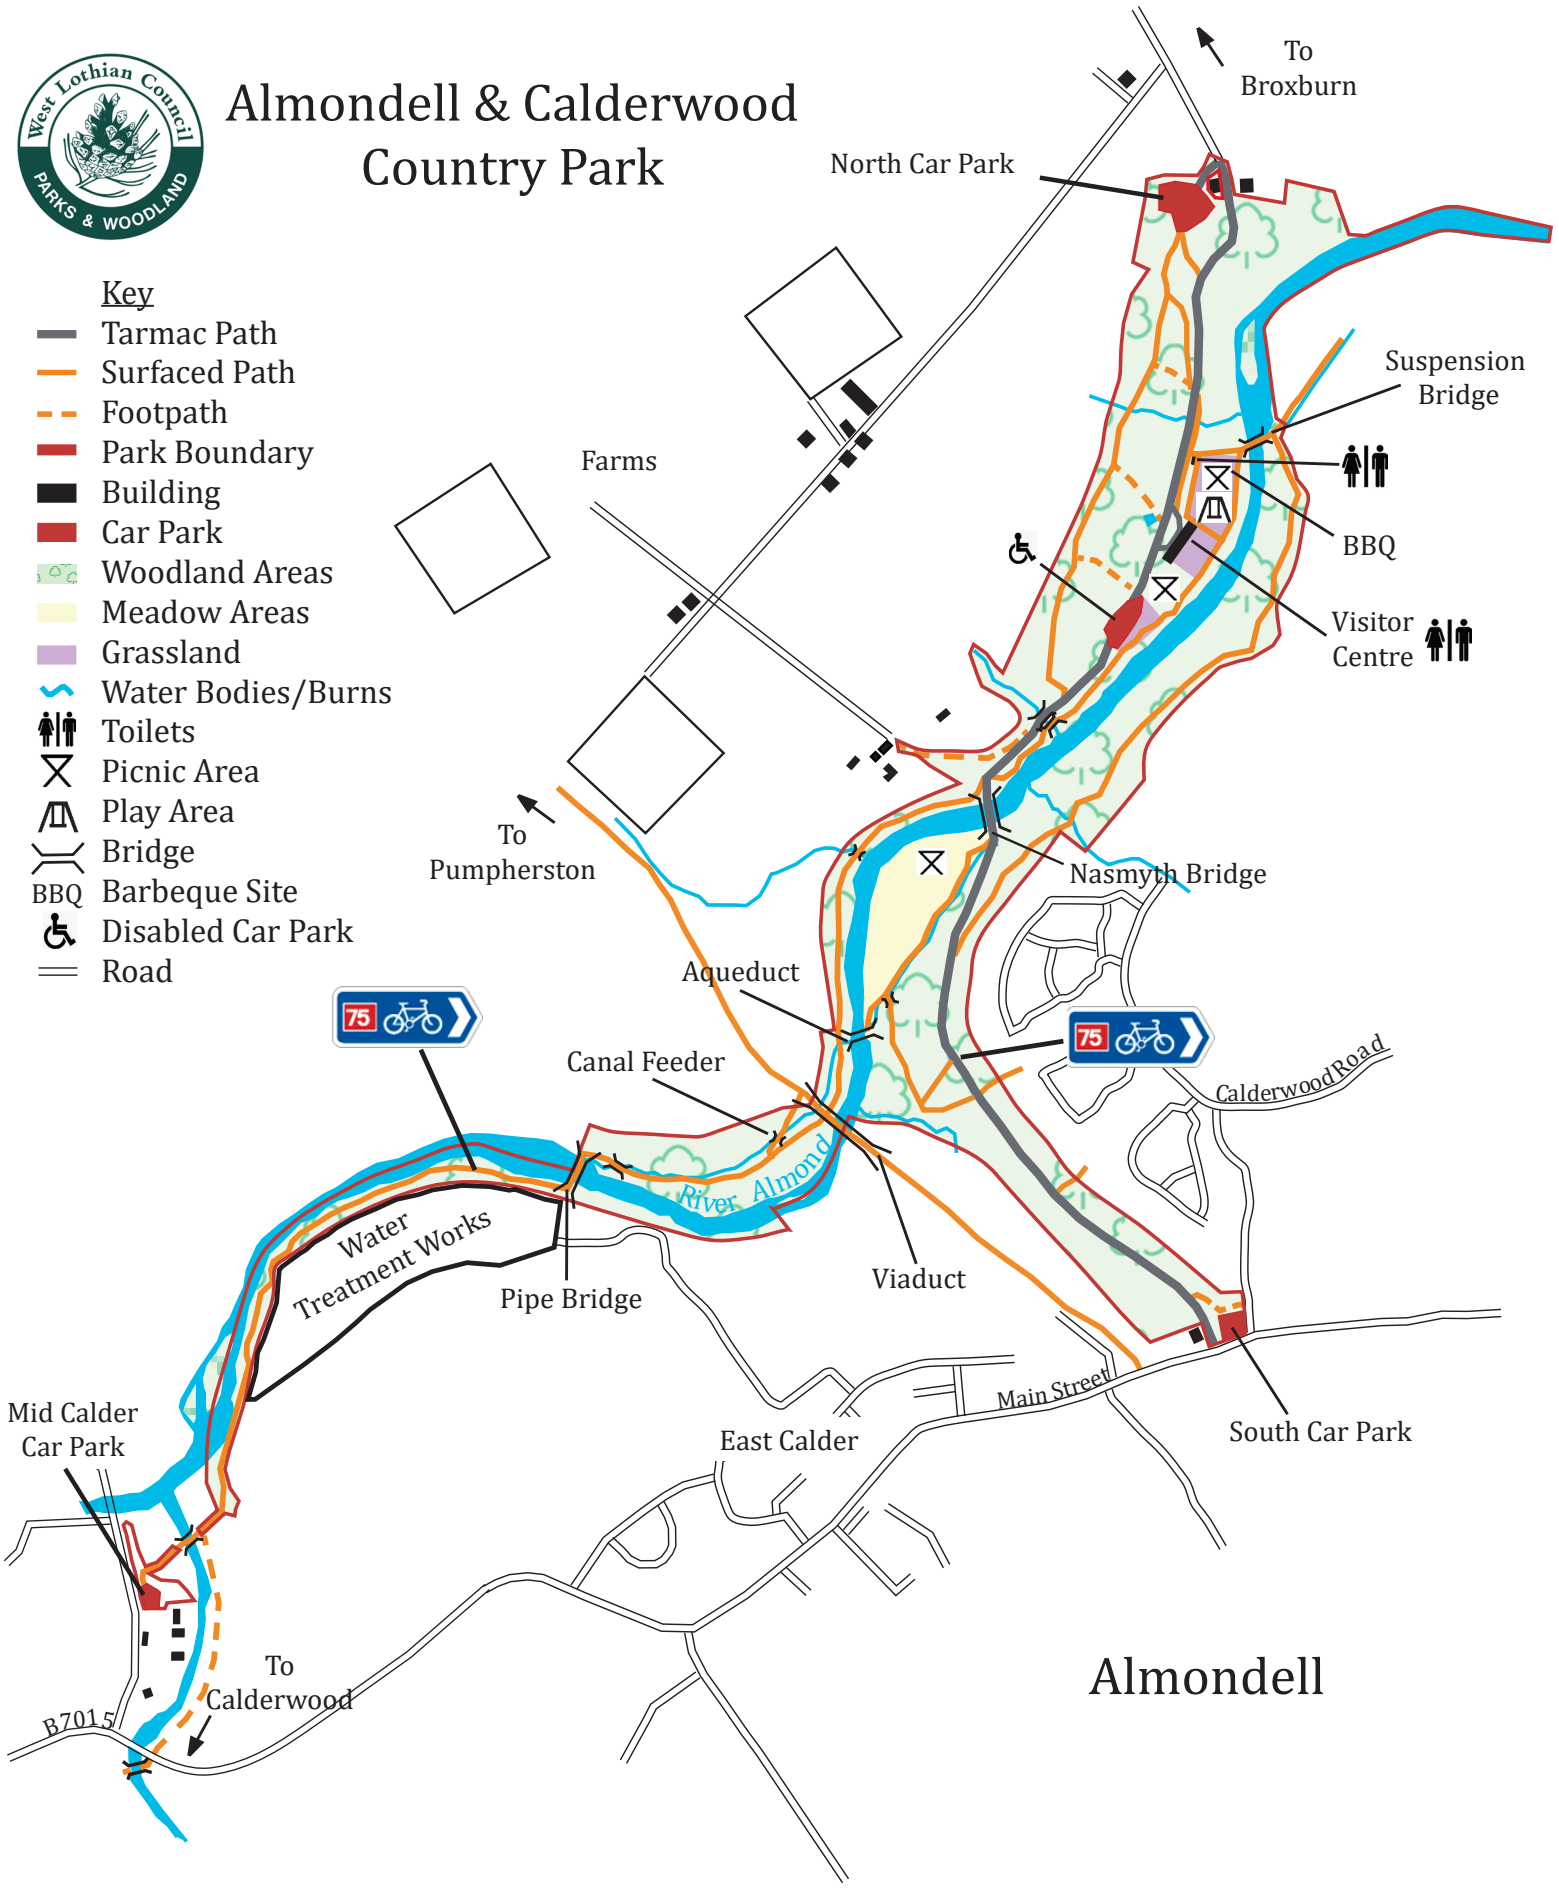

Almondell & Calderwood Country Park

Key

- Tarmac Path
- Surfaced Path
- Footpath
- Park Boundary
- Building
- Car Park
- Woodland Areas
- Meadow Areas
- Grassland
- Water Bodies/Burns
- Toilets
- Picnic Area
- Play Area
- Bridge
- Barbeque Site
- Disabled Car Park
- Road

Almondell & Calderwood Country Park

- Key**
- Tarmac Path
 - Surfaced Path
 - Footpath
 - Park Boundary
 - Building
 - Car Park
 - Woodland Areas
 - Meadow Areas
 - Grassland
 - Water Bodies/Burns
 - Toilets
 - Picnic Area
 - Play Area
 - Bridge
 - BBQ Barbeque Site
 - Disabled Car Park
 - Road