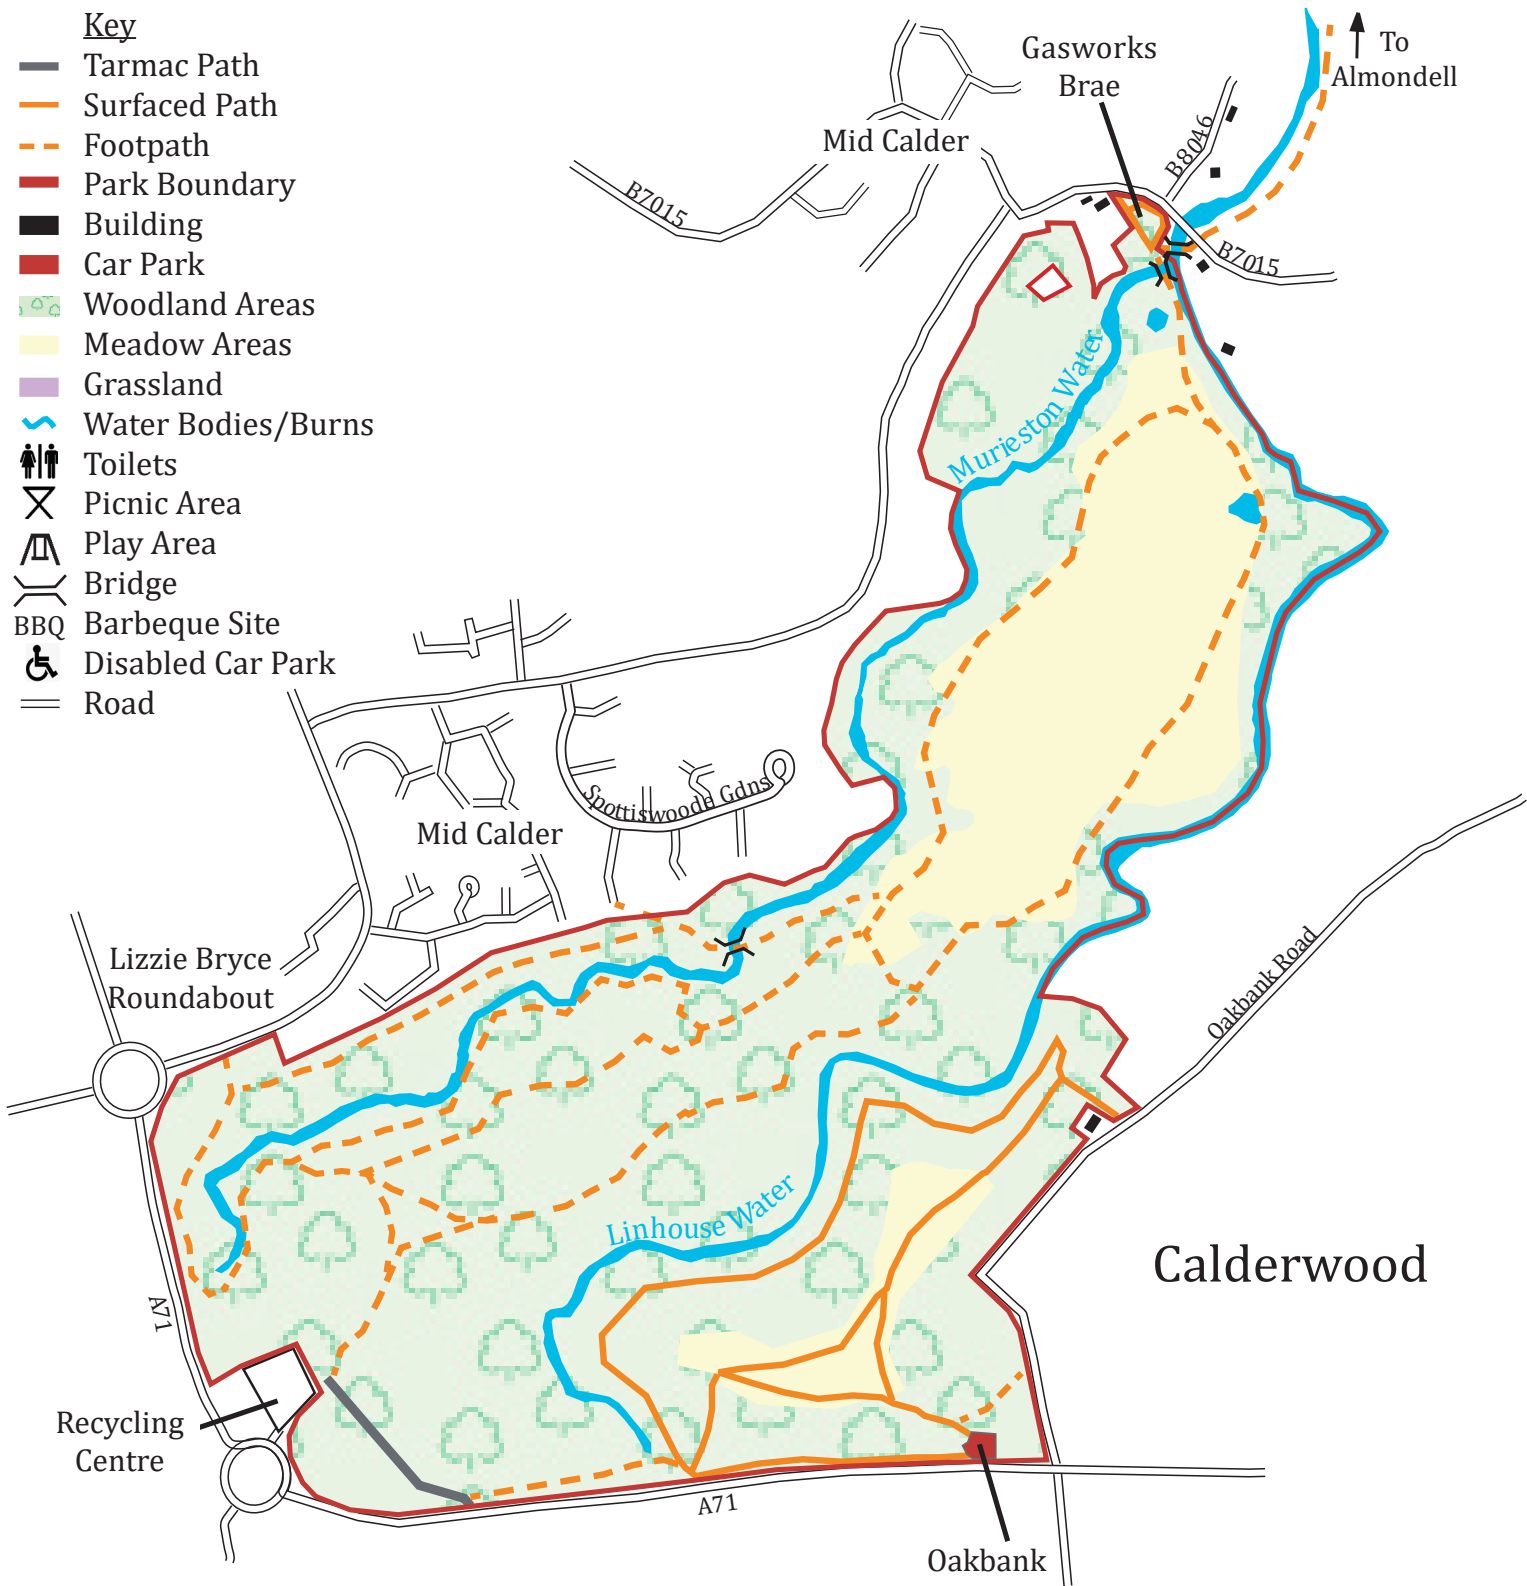

Almondell & Calderwood Country Park

Key

- Tarmac Path
- Surfaced Path
- Footpath
- Park Boundary
- Building
- Car Park
- Woodland Areas
- Meadow Areas
- Grassland
- Water Bodies/Burns
- Toilets
- Picnic Area
- Play Area
- Bridge
- Barbeque Site
- Disabled Car Park
- Road

Almondell & Calderwood Country Park

- Key**
- Tarmac Path
 - Surfaced Path
 - Footpath
 - Park Boundary
 - Building
 - Car Park
 - Woodland Areas
 - Meadow Areas
 - Grassland
 - Water Bodies/Burns
 - Toilets
 - Picnic Area
 - Play Area
 - Bridge
 - BBQ Barbeque Site
 - Disabled Car Park
 - Road