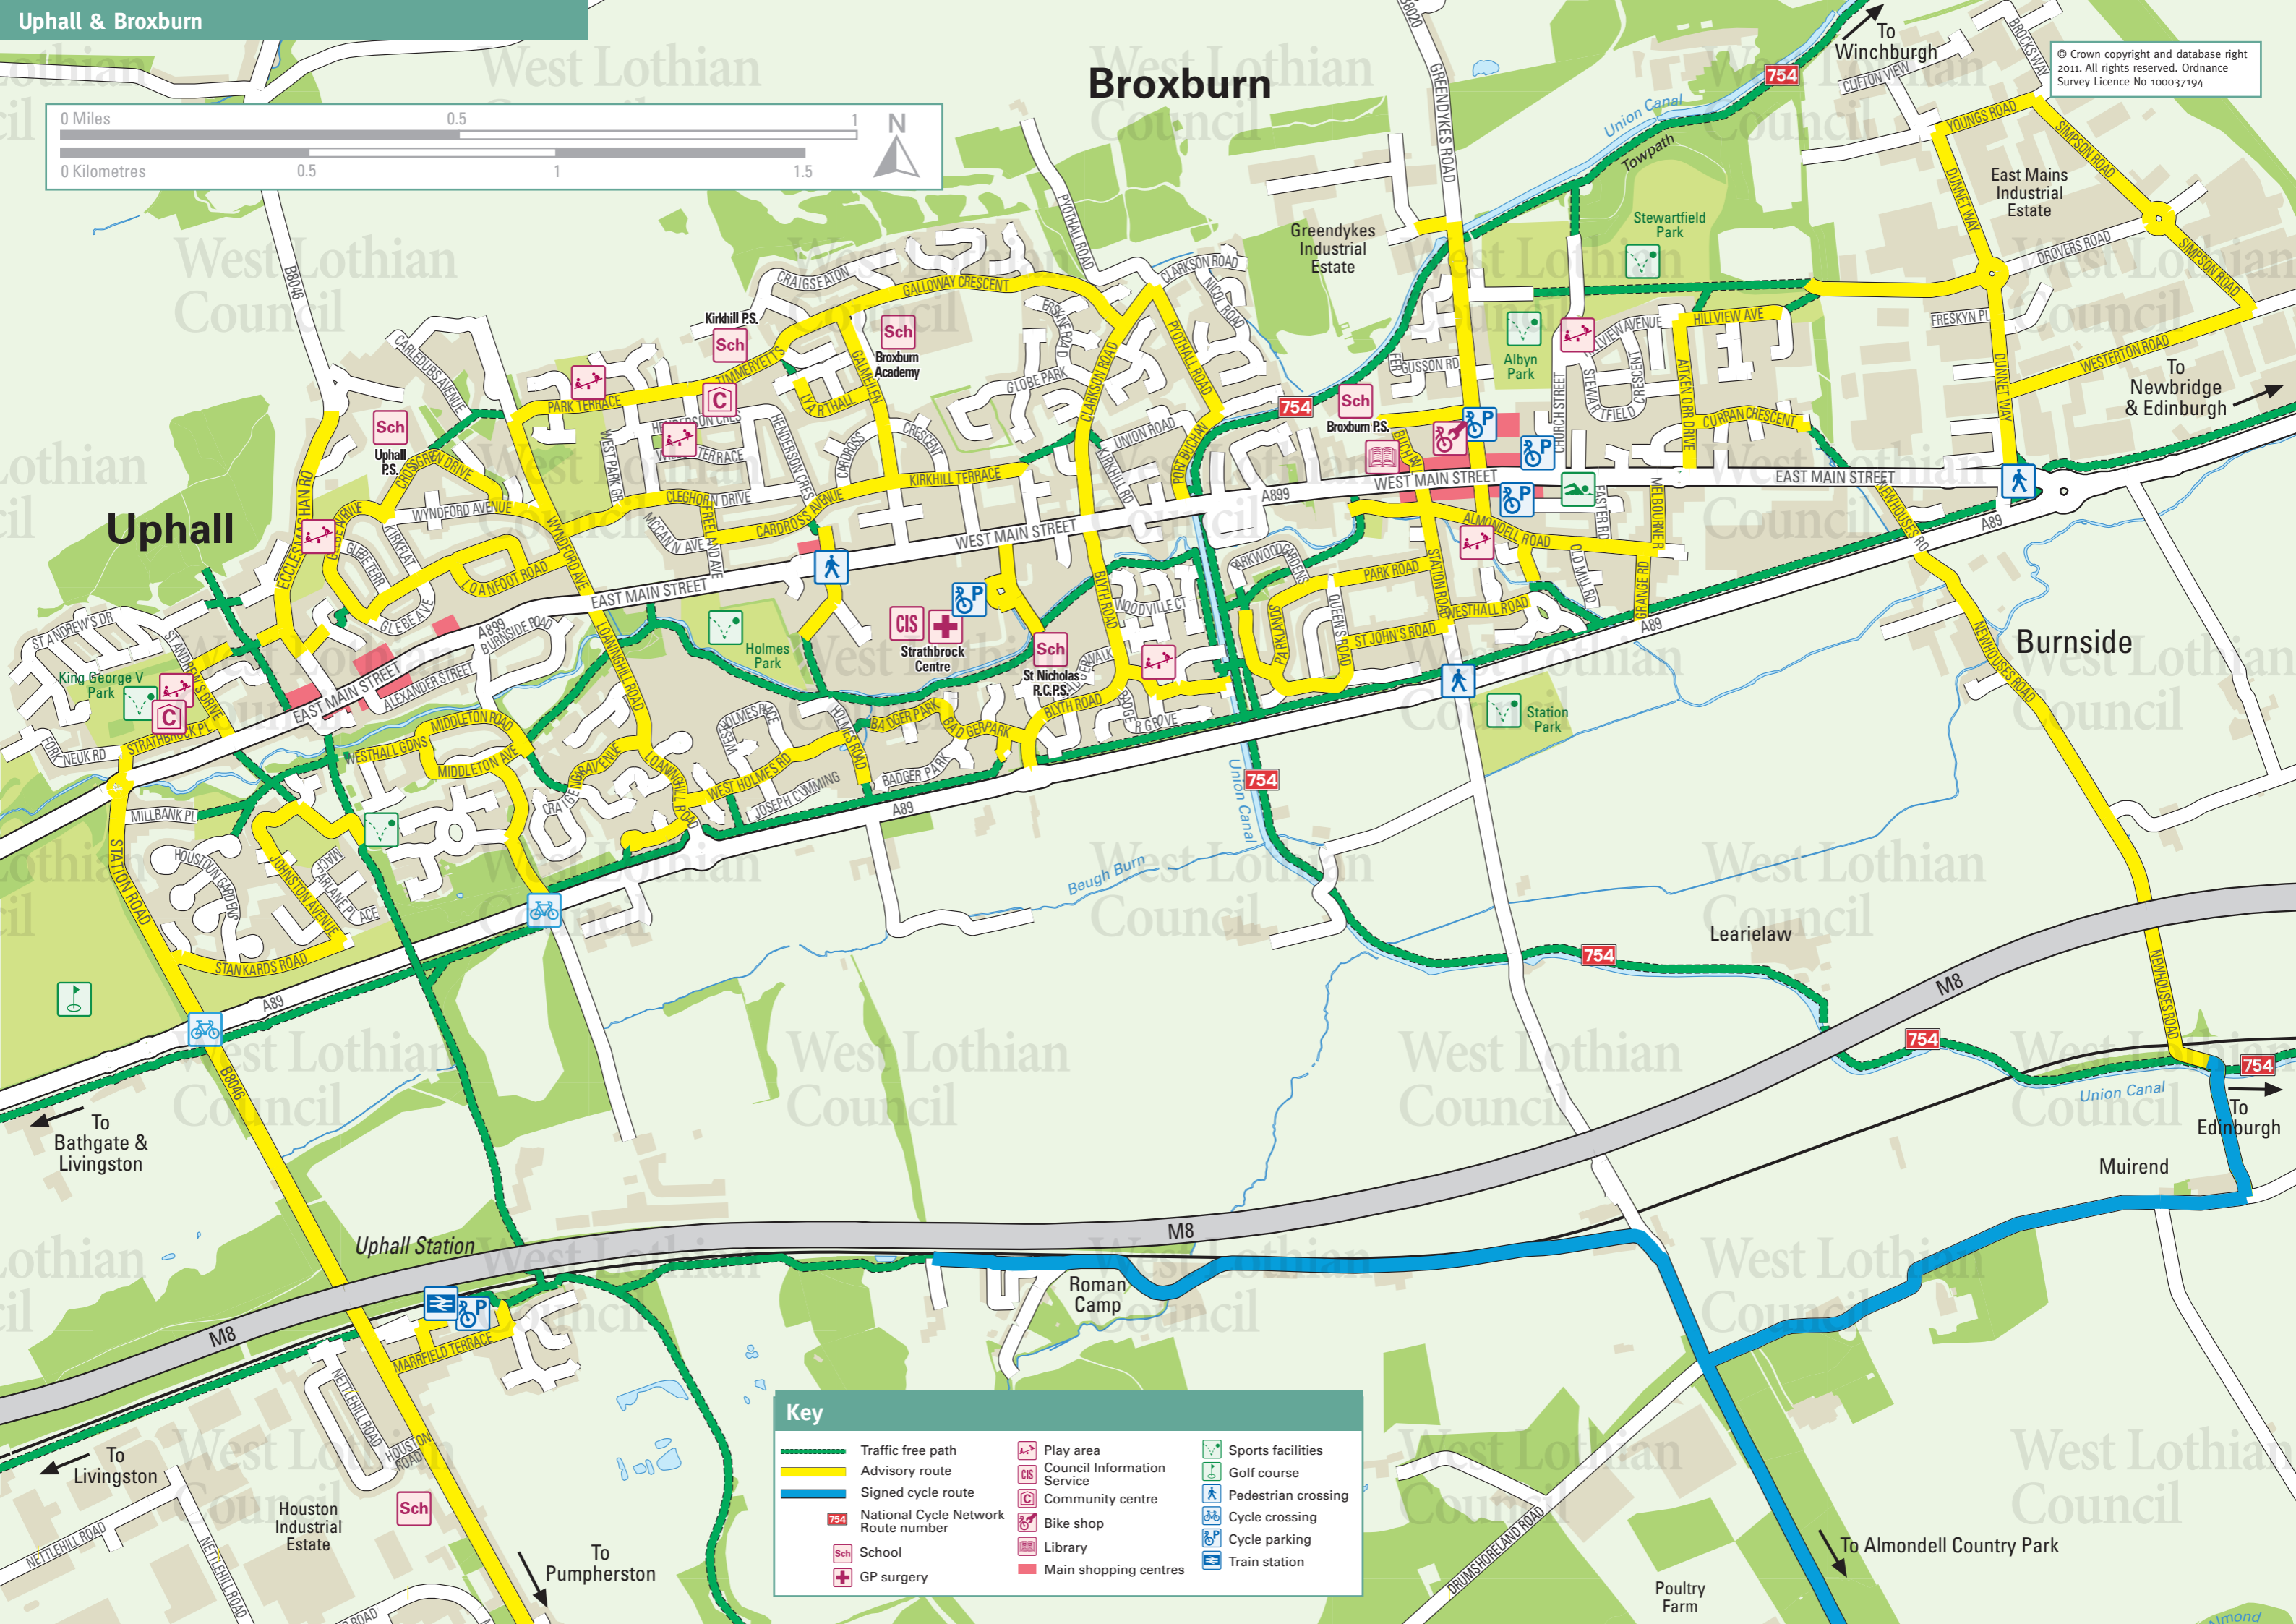

Broxburn

© Crown copyright and database right 2011. All rights reserved. Ordnance Survey Licence No 100037194

Key

Traffic free path	Play area	Sports facilities
Advisory route	Council Information Service	Golf course
Signed cycle route	Community centre	Pedestrian crossing
National Cycle Network Route number	Bike shop	Cycle crossing
School	Library	Cycle parking
GP surgery	Main shopping centres	Train station