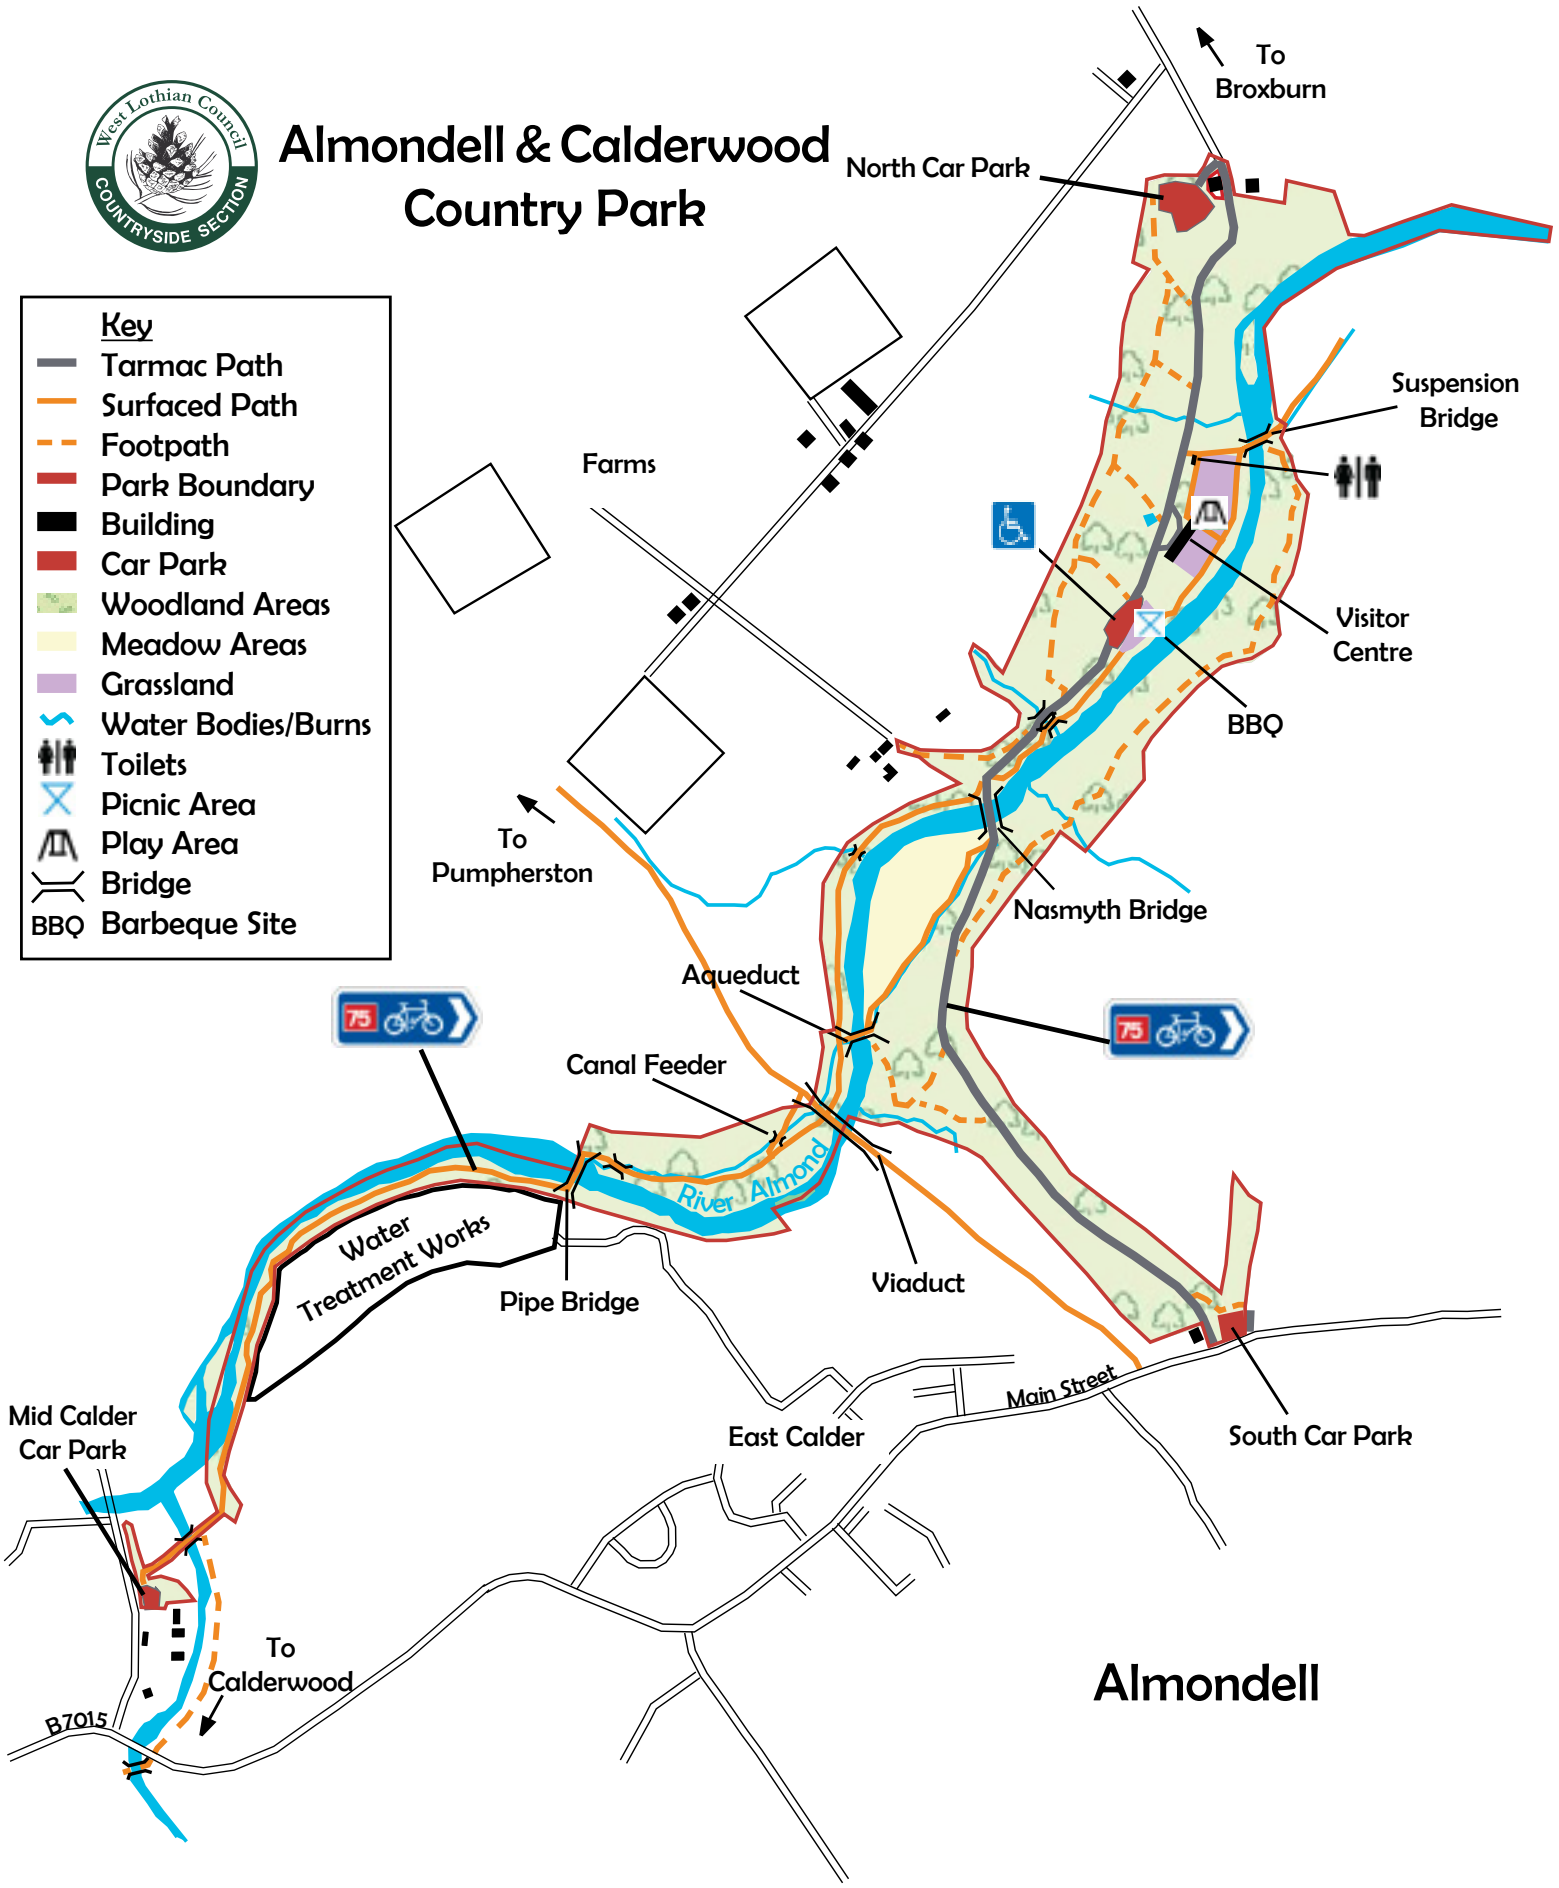

Almondell & Calderwood Country Park

- Key**
- Tarmac Path
 - Surfaced Path
 - Footpath
 - Park Boundary
 - Building
 - Car Park
 - Woodland Areas
 - Meadow Areas
 - Grassland
 - Water Bodies/Burns
 - Toilets
 - Picnic Area
 - Play Area
 - Bridge
 - BBQ Barbeque Site