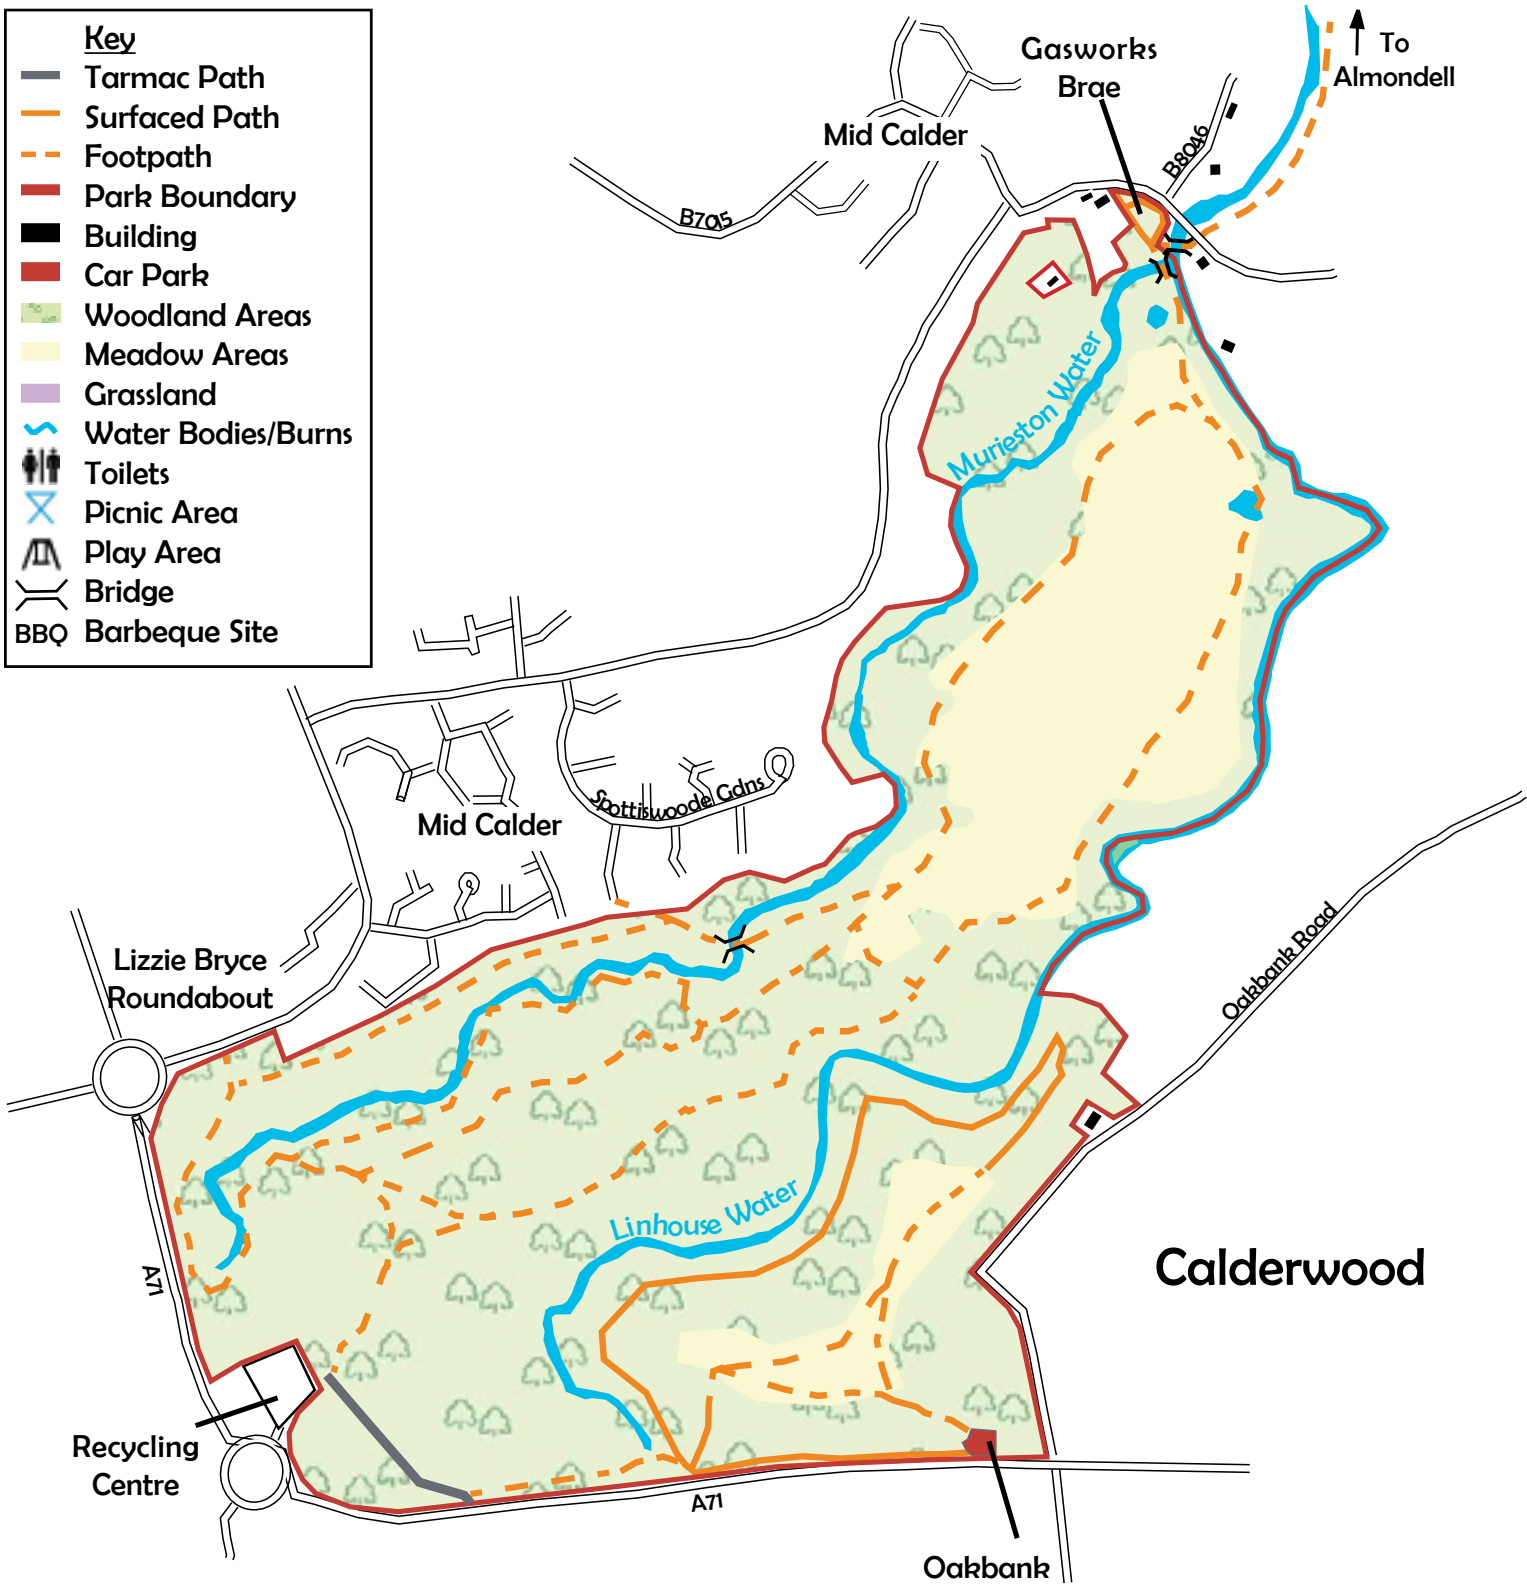

Almondell & Calderwood Country Park

- Key**
- Tarmac Path
 - Surfaced Path
 - Footpath
 - Park Boundary
 - Building
 - Car Park
 - Woodland Areas
 - Meadow Areas
 - Grassland
 - Water Bodies/Burns
 - Toilets
 - Picnic Area
 - Play Area
 - Bridge
 - BBQ Barbeque Site

Almondell & Calderwood Country Park
 The Visitor Centre
 Nr. Broxburn EH52 5PE
 01506 882254 www.beeccraigs.com
almondell&calderwood@westlothian.gov.uk

© Crown Copyright and database rights 2016.
 All rights reserved. Ordnance Survey Licence
 Number 100037194